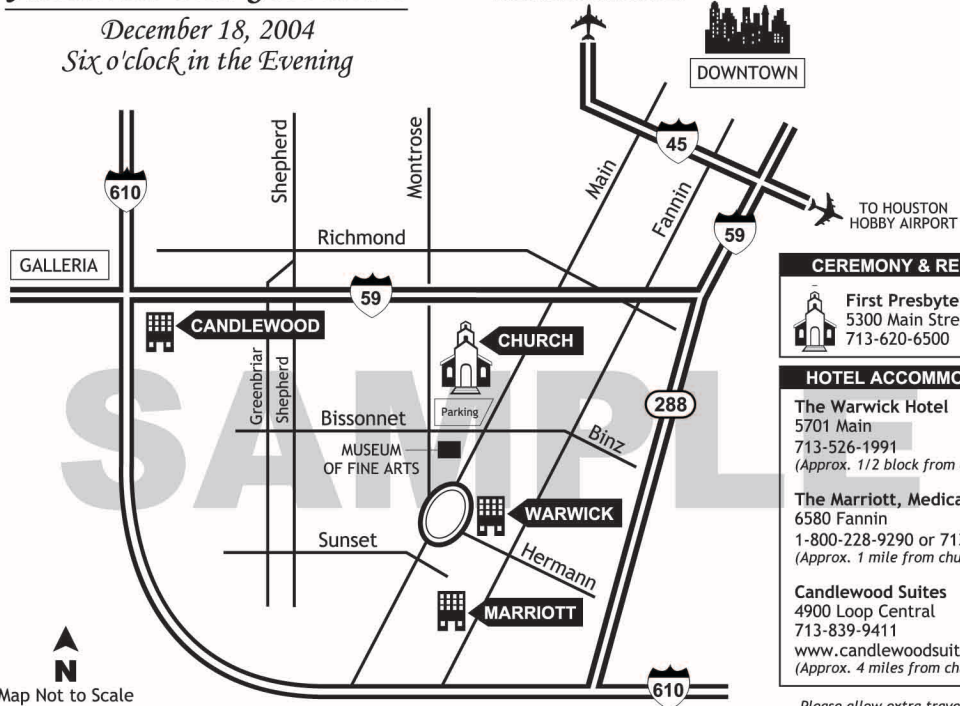

Amanda and Jeremiah

December 18, 2004
Six o'clock in the Evening

TO GEORGE BUSH
INTERCONTINENTAL AIRPORT

CEREMONY & RECEPTION

First Presbyterian Church
5300 Main Street
713-620-6500

HOTEL ACCOMMODATIONS

The Warwick Hotel
5701 Main
713-526-1991
(Approx. 1/2 block from church)

The Marriott, Medical Center
6580 Fannin
1-800-228-9290 or 713-796-0080
(Approx. 1 mile from church)

Candlewood Suites
4900 Loop Central
713-839-9411
www.candlewoodsuites.com
(Approx. 4 miles from church)

Please allow extra travel time to the church due to the holiday season.

Map Not to Scale
www.designsforlife.net